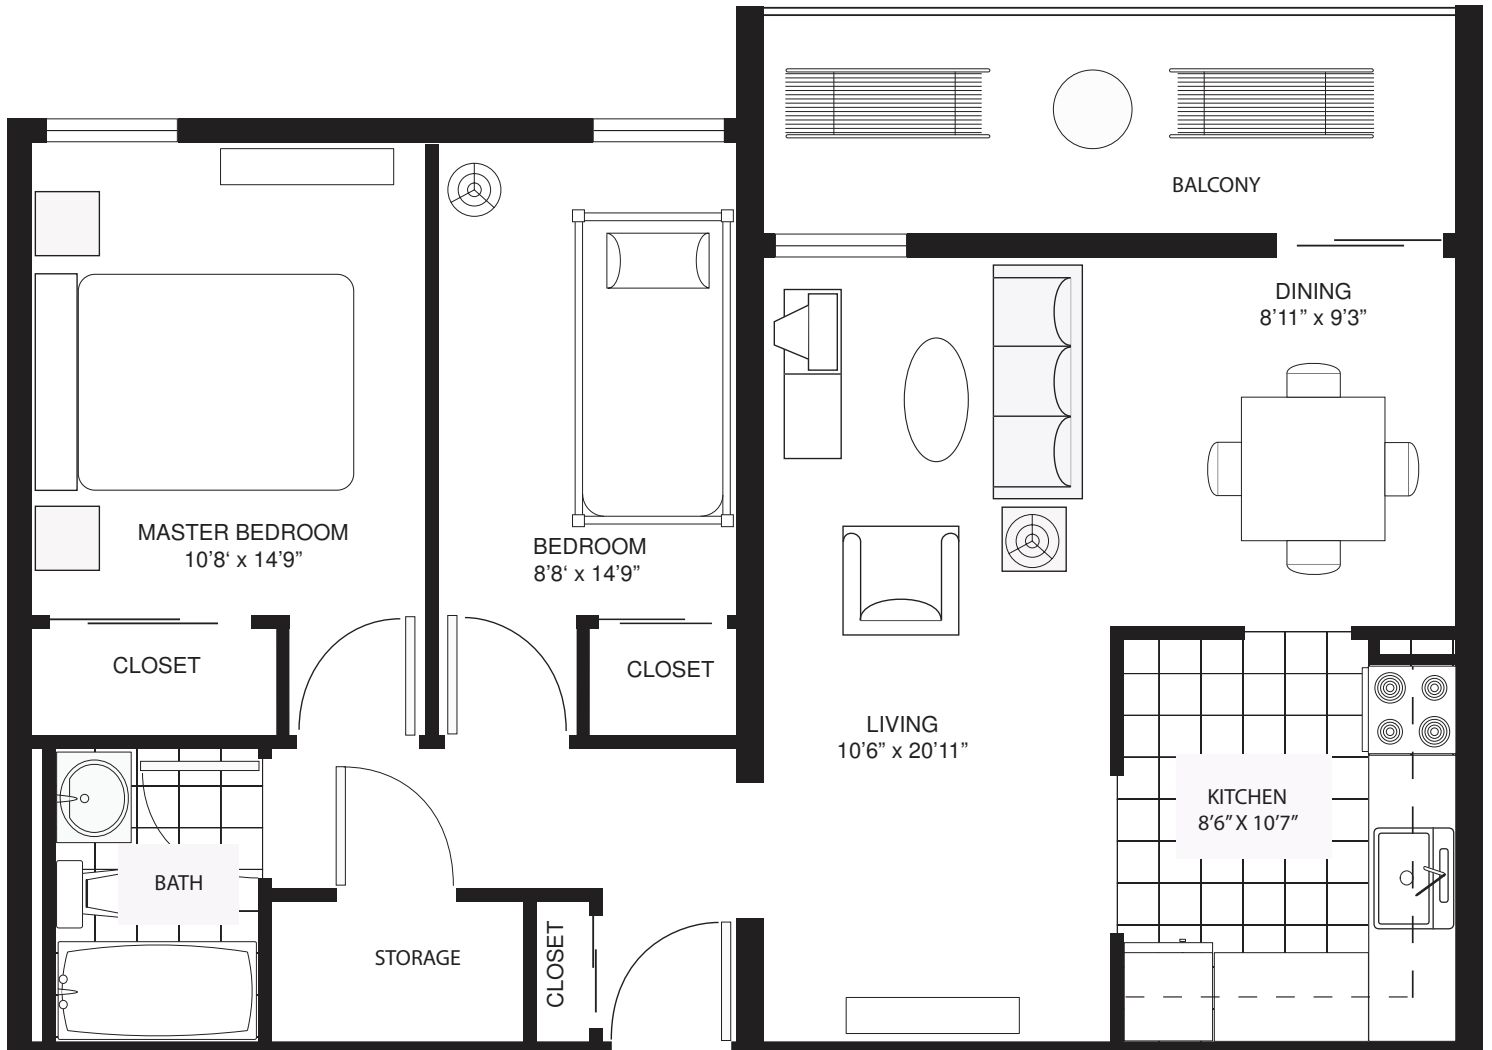

Gilboa Place

3301 Uplands Drive, Ottawa, Ontario K1V9V8 Telephone (613) 521-7771

“CRYSTAL” Model

Two Bedroom

1,050 sq. feet

50 Bayswater Avenue,
Ottawa, ON K1Y 2E9
Tel: (613)759-8383
Fax: (613) 759-8448

Email: district@districtrealty.com
Web: www.districtrealty.com